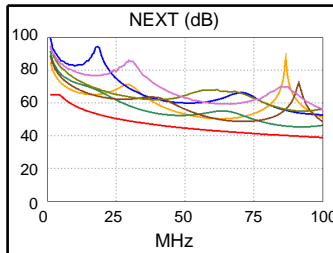

Main S/N: 2300619

Remote S/N: 2300620

Main Adapter: DTX-PC5E/MN

Remote Adapter: DTX-PC5E/SR

Wire Map	1	2	3	4	5	6	7	8
PASS								
(T568B)	1	2	3	4	5	6	7	8

Length (ft)	[Pair 12]	7
Prop. Delay (ns)	[Pair 12]	10
Delay Skew (ns)	[Pair 12]	0
Resistance (ohms)	[Pair 36]	1.3

	Worst Case Margin		Worst Case Value	
PASS	MAIN	SR	MAIN	SR
Worst Pair	12-45	12-45		
NEXT (dB)	5.7	5.7		
Freq. (MHz)	87.0	91.3		
Limit (dB)	40.1	39.7		

FAIL	MAIN	SR	MAIN	SR
Worst Pair	78	12		
RL (dB)	-6.7F	-2.7		
Freq. (MHz)	24.1	81.3		
Limit (dB)	24.0	18.9		