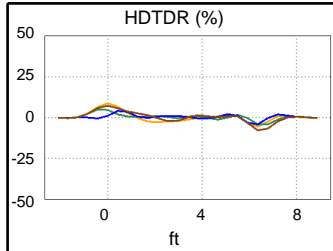

Main S/N: 2300619

Remote S/N: 2300620

Main Adapter: DTX-PC5E/MN

Remote Adapter: DTX-PC5E/SR

Wire Map	1	2	3	4	5	6	7	8
PASS								
(T568B)	1	2	3	4	5	6	7	8

Length (ft)	[Pair 12]	7
Prop. Delay (ns)	[Pair 12]	10
Delay Skew (ns)	[Pair 12]	0
Resistance (ohms)	[Pair 36]	1.3

	Worst Case Margin		Worst Case Value	
PASS	MAIN	SR	MAIN	SR
Worst Pair	12-45	12-45		
NEXT (dB)	5.7	5.7		
Freq. (MHz)	87.0	91.3		
Limit (dB)	40.1	39.7		

FAIL	MAIN	SR	MAIN	SR
Worst Pair	78	12		
RL (dB)	-6.7F	-2.7		
Freq. (MHz)	24.1	81.3		
Limit (dB)	24.0	18.9		