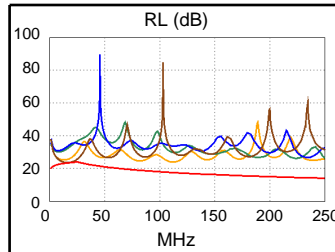

Wire Map	1	2	3	4	5	6	7	8
PASS								
(T568B)	1	2	3	4	5	6	7	8

Length (ft)	[Pair 12]	10
Prop. Delay (ns)	[Pair 36]	16
Delay Skew (ns)	[Pair 36]	1
Resistance (ohms)	[Pair 36]	0.8

	Worst Case Margin		Worst Case Value	
PASS	MAIN	SR	MAIN	SR
Worst Pair	36-78	12-36		
NEXT (dB)	2.2	3.4		
Freq. (MHz)	30.6	241.5		
Limit (dB)	55.7	38.6		

PASS	MAIN	SR	MAIN	SR
Worst Pair	78	78		
RL (dB)	0.1*	0.3		
Freq. (MHz)	16.5	14.6		
Limit (dB)	23.5	23.3		

* Measurement is within the accuracy limits of the instrument.