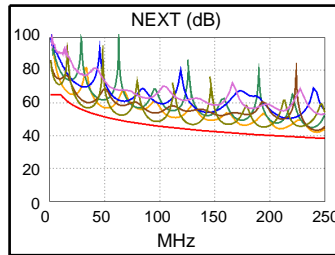

Blue Jeans Cable

Network Cable Test Report -- for more details, protocols, etc. see
www.bluejeanscable.com/networkcablereports.htm

Cable ID: OCV-10U

Date / Time: 07/22/2013 05:46:23 PM
Headroom 2.2 dB (NEXT 36-78)
Test Limit: TIA Patch Cord Cat6 3.5m
 Cable Type: Cat 6 UTP

Operator: BJC
 Software Version: 2.7400
 Limits Version: 1.9300
 NVP: 69.0%

Test Summary: PASS

Model: DTX-1800
 Main S/N: 2300619
 Remote S/N: 2300620
 Main Adapter: DTX-PC6/MN
 Remote Adapter: DTX-PC6/SR

Wire Map	1	2	3	4	5	6	7	8
PASS								
(T568B)	1	2	3	4	5	6	7	8

Length (ft)	[Pair 12]	10
Prop. Delay (ns)	[Pair 36]	16
Delay Skew (ns)	[Pair 36]	1
Resistance (ohms)	[Pair 36]	0.8

	Worst Case Margin		Worst Case Value	
PASS	MAIN	SR	MAIN	SR
Worst Pair	36-78	12-36		
NEXT (dB)	2.2	3.4		
Freq. (MHz)	30.6	241.5		
Limit (dB)	55.7	38.6		

PASS	MAIN	SR	MAIN	SR
Worst Pair	78	78		
RL (dB)	0.1*	0.3		
Freq. (MHz)	16.5	14.6		
Limit (dB)	23.5	23.3		

* Measurement is within the accuracy limits of the instrument.