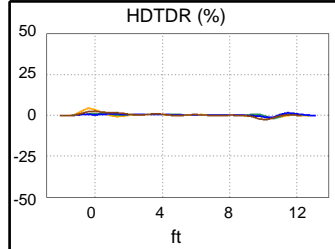

Blue Jeans Cable

Network Cable Test Report -- for more details, protocols, etc. see
www.bluejeanscable.com/networkcablereports.htm

Cable ID: OCV-10U

Date / Time: 07/22/2013 05:46:23 PM
Headroom 2.2 dB (NEXT 36-78)
Test Limit: TIA Patch Cord Cat6 3.5m
 Cable Type: Cat 6 UTP

Wire Map	1	2	3	4	5	6	7	8
PASS								
(T568B)	1	2	3	4	5	6	7	8

Length (ft)	[Pair 12]	10
Prop. Delay (ns)	[Pair 36]	16
Delay Skew (ns)	[Pair 36]	1
Resistance (ohms)	[Pair 36]	0.8

	Worst Case Margin		Worst Case Value	
PASS	MAIN	SR	MAIN	SR
Worst Pair	36-78	12-36		
NEXT (dB)	2.2	3.4		
Freq. (MHz)	30.6	241.5		
Limit (dB)	55.7	38.6		

PASS	MAIN	SR	MAIN	SR
Worst Pair	78	78		
RL (dB)	0.1*	0.3		
Freq. (MHz)	16.5	14.6		
Limit (dB)	23.5	23.3		

* Measurement is within the accuracy limits of the instrument.