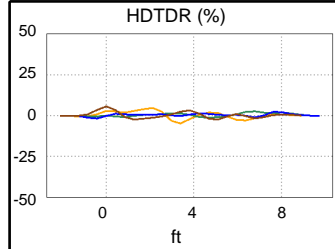

Length (ft)	[Pair 12]	7
Prop. Delay (ns)	[Pair 36]	11
Delay Skew (ns)	[Pair 36]	1
Resistance (ohms)	[Pair 36]	1.7

	Worst Case Margin		Worst Case Value	
	MAIN	SR	MAIN	SR
FAIL				
Worst Pair	36-78	12-45		
NEXT (dB)	-6.7 F	-3.7		
Freq. (MHz)	94.3	249.5		
Limit (dB)	46.7	38.7		

	MAIN	SR	MAIN	SR
PASS				
Worst Pair	12	78		
RL (dB)	0.2*	1.9		
Freq. (MHz)	25.0	179.0		
Limit (dB)	24.0	15.5		

* Measurement is within the accuracy limits of the instrument.