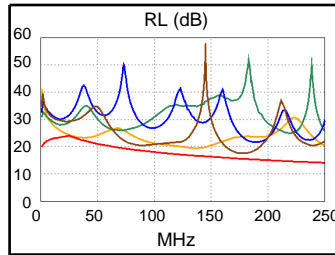

Operator: BJC
Software Version: 2.7400
Limits Version: 1.9300
NVP: 69.0%

Test Summary: FAIL

Model: DTX-1800
Main S/N: 2300619
Remote S/N: 2300620
Main Adapter: DTX-PC6/MN
Remote Adapter: DTX-PC6/SR

Wire Map	1	2	3	4	5	6	7	8
PASS								
(T568B)	1	2	3	4	5	6	7	8

Length (ft)	[Pair 12]	7
Prop. Delay (ns)	[Pair 36]	11
Delay Skew (ns)	[Pair 36]	1
Resistance (ohms)	[Pair 36]	1.7

	Worst Case Margin		Worst Case Value	
	MAIN	SR	MAIN	SR
FAIL				
Worst Pair	36-78	12-45		
NEXT (dB)	-6.7 F	-3.7		
Freq. (MHz)	94.3	249.5		
Limit (dB)	46.7	38.7		

	MAIN	SR	MAIN	SR
PASS				
Worst Pair	12	78		
RL (dB)	0.2*	1.9		
Freq. (MHz)	25.0	179.0		
Limit (dB)	24.0	15.5		

* Measurement is within the accuracy limits of the instrument.