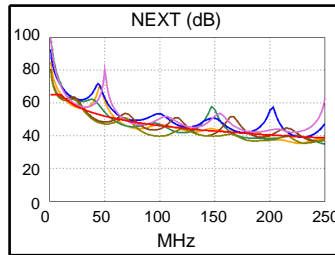

Operator: BJC
Software Version: 2.7400
Limits Version: 1.9300
NVP: 69.0%

Test Summary: FAIL

Model: DTX-1800
Main S/N: 2300619
Remote S/N: 2300620
Main Adapter: DTX-PC6/MN
Remote Adapter: DTX-PC6/SR

Wire Map	1	2	3	4	5	6	7	8
PASS								
(T568B)	1	2	3	4	5	6	7	8

Length (ft)	[Pair 12]	7
Prop. Delay (ns)	[Pair 36]	11
Delay Skew (ns)	[Pair 36]	1
Resistance (ohms)	[Pair 36]	1.7

	Worst Case Margin		Worst Case Value	
	MAIN	SR	MAIN	SR
FAIL				
Worst Pair	36-78	12-45		
NEXT (dB)	-6.7 F	-3.7		
Freq. (MHz)	94.3	249.5		
Limit (dB)	46.7	38.7		

	MAIN	SR	MAIN	SR
PASS				
Worst Pair	12	78		
RL (dB)	0.2*	1.9		
Freq. (MHz)	25.0	179.0		
Limit (dB)	24.0	15.5		

* Measurement is within the accuracy limits of the instrument.